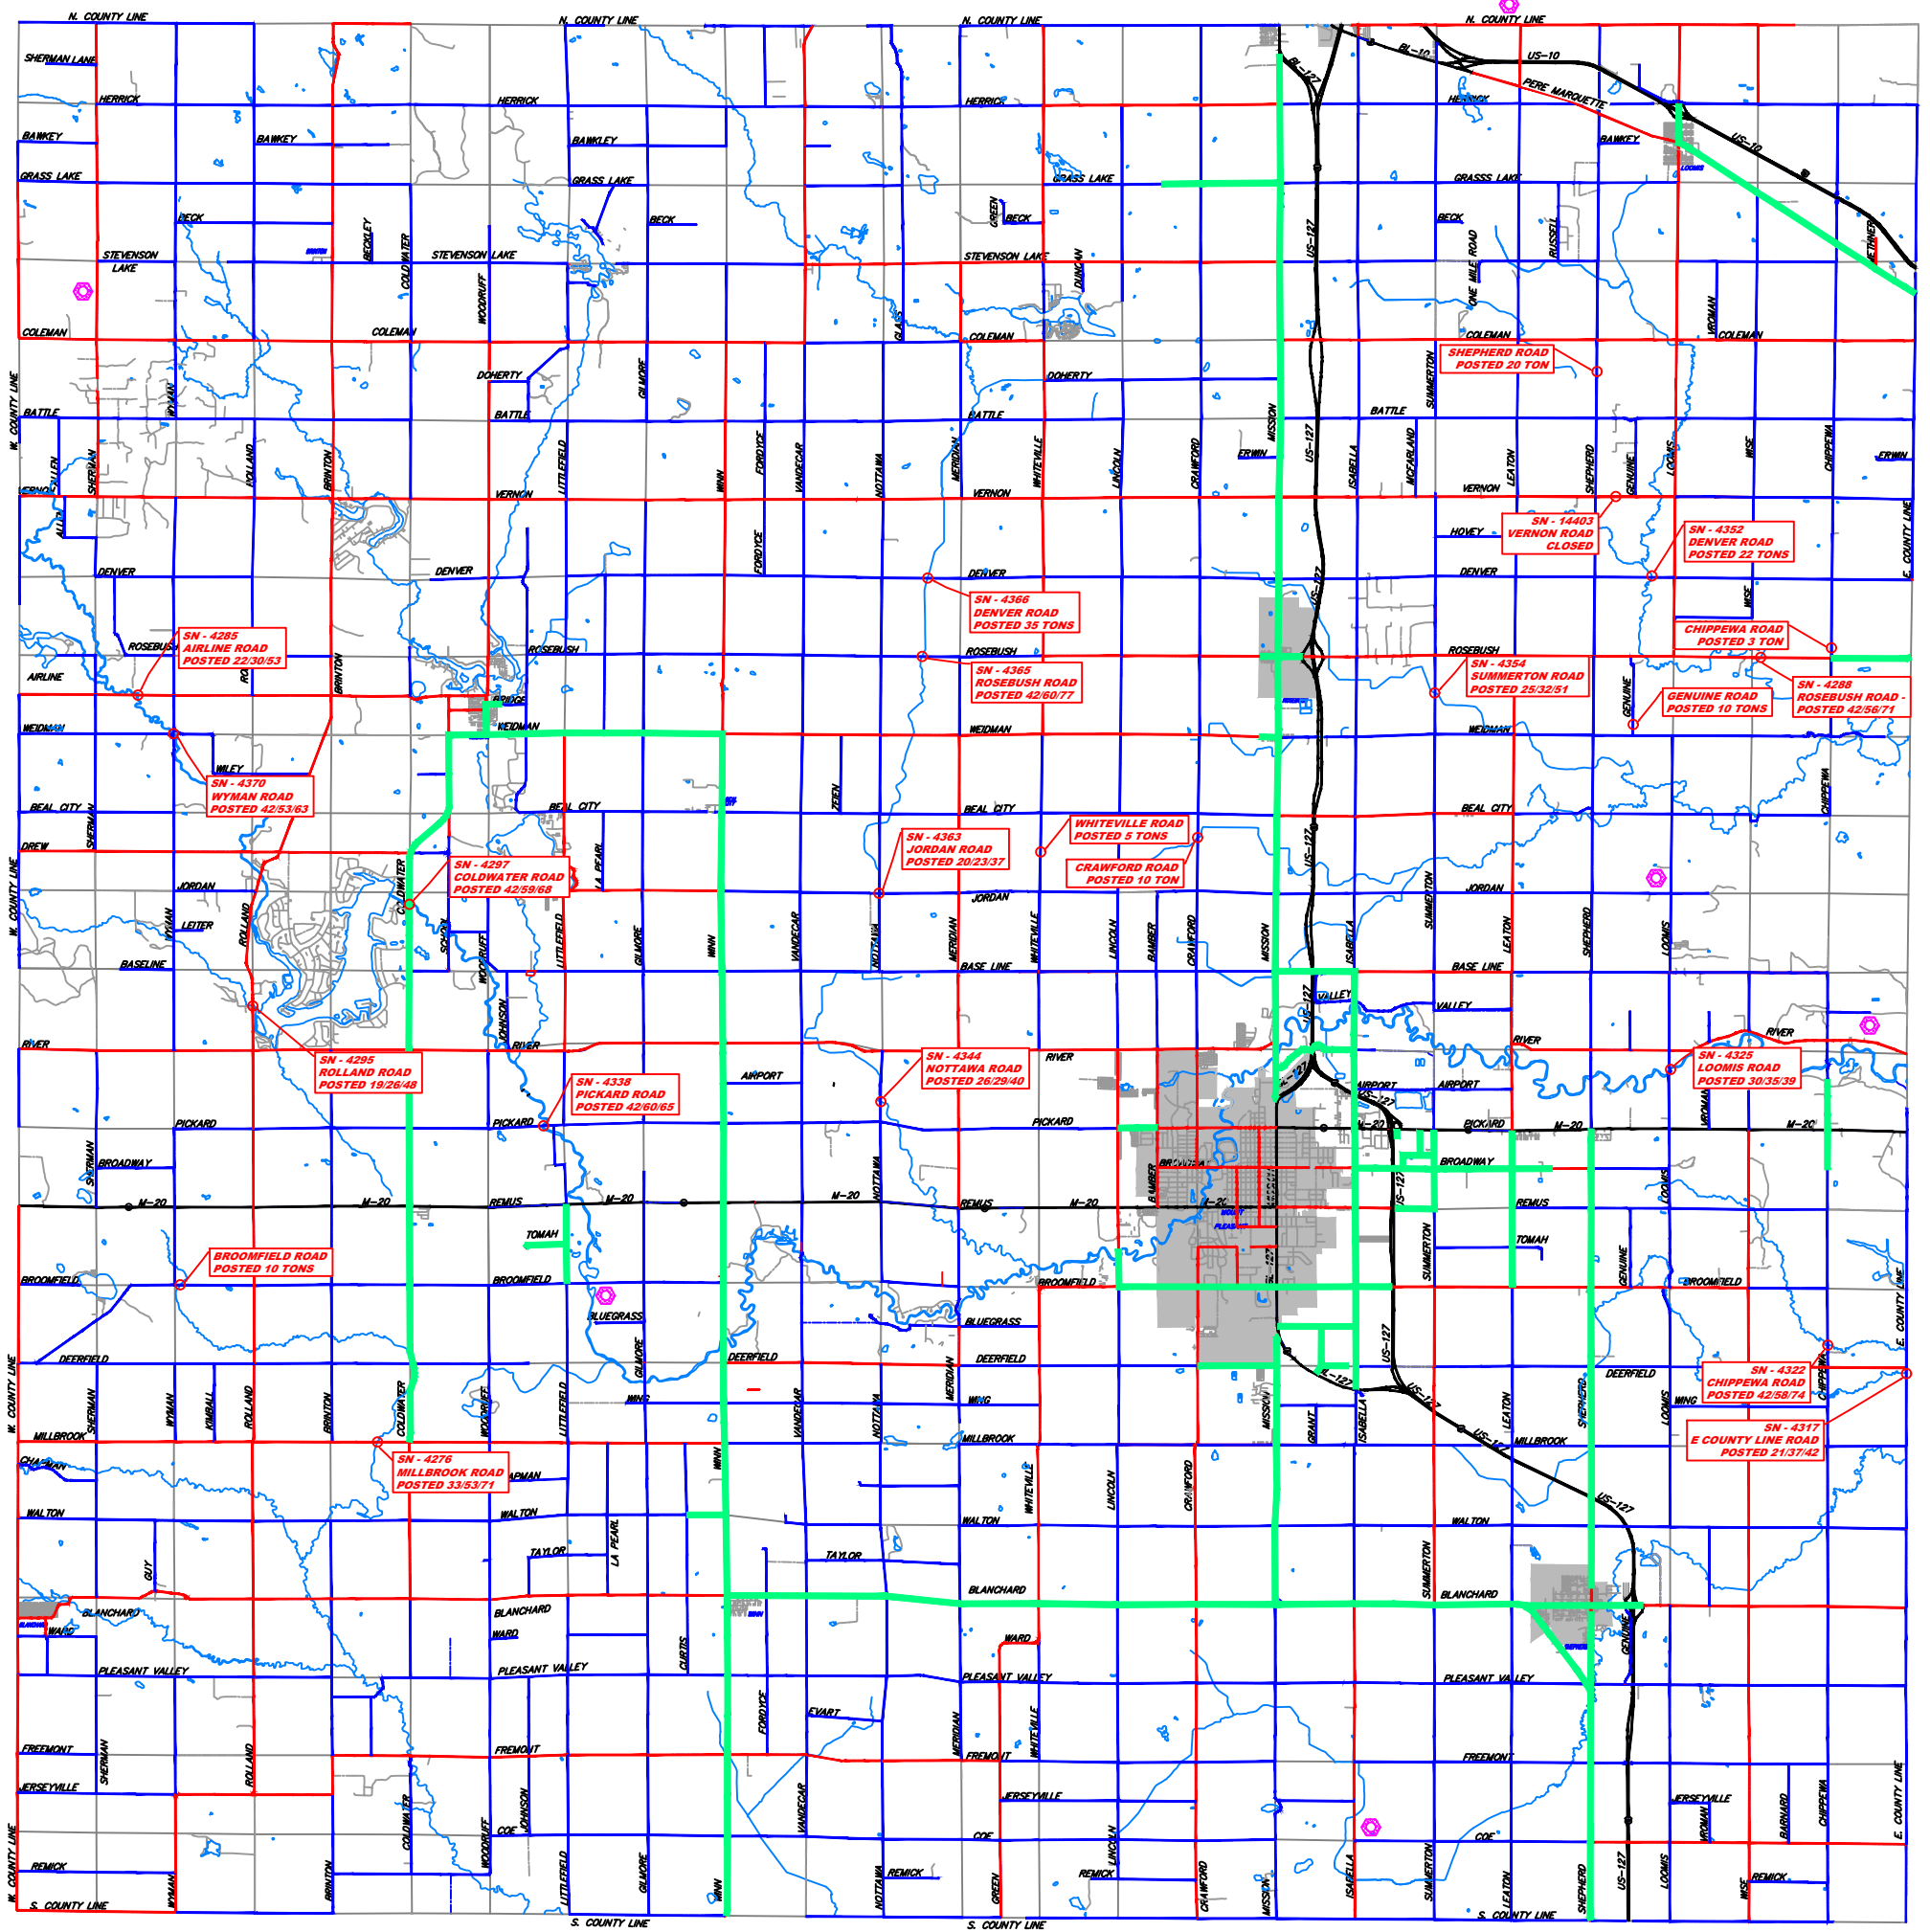

# 2025 Isabella County All-Season Road Network with Weight Restricted Bridges

█ ALL SEASON     
 █ STATE HIGHWAY     
 █ COUNTY PRIMARY ROADS     
 █ COUNTY LOCAL ROADS

NOTE: COUNTY ROADS NOT DESIGNATED AS ALL SEASON AS SHOWN ON MAP ABOVE ARE SUBJECT TO SEASONAL WEIGHT RESTRICTIONS.

⊗ ACTIVE SAND / GRAVEL PIT

REVISION DATE: 05/13/2024