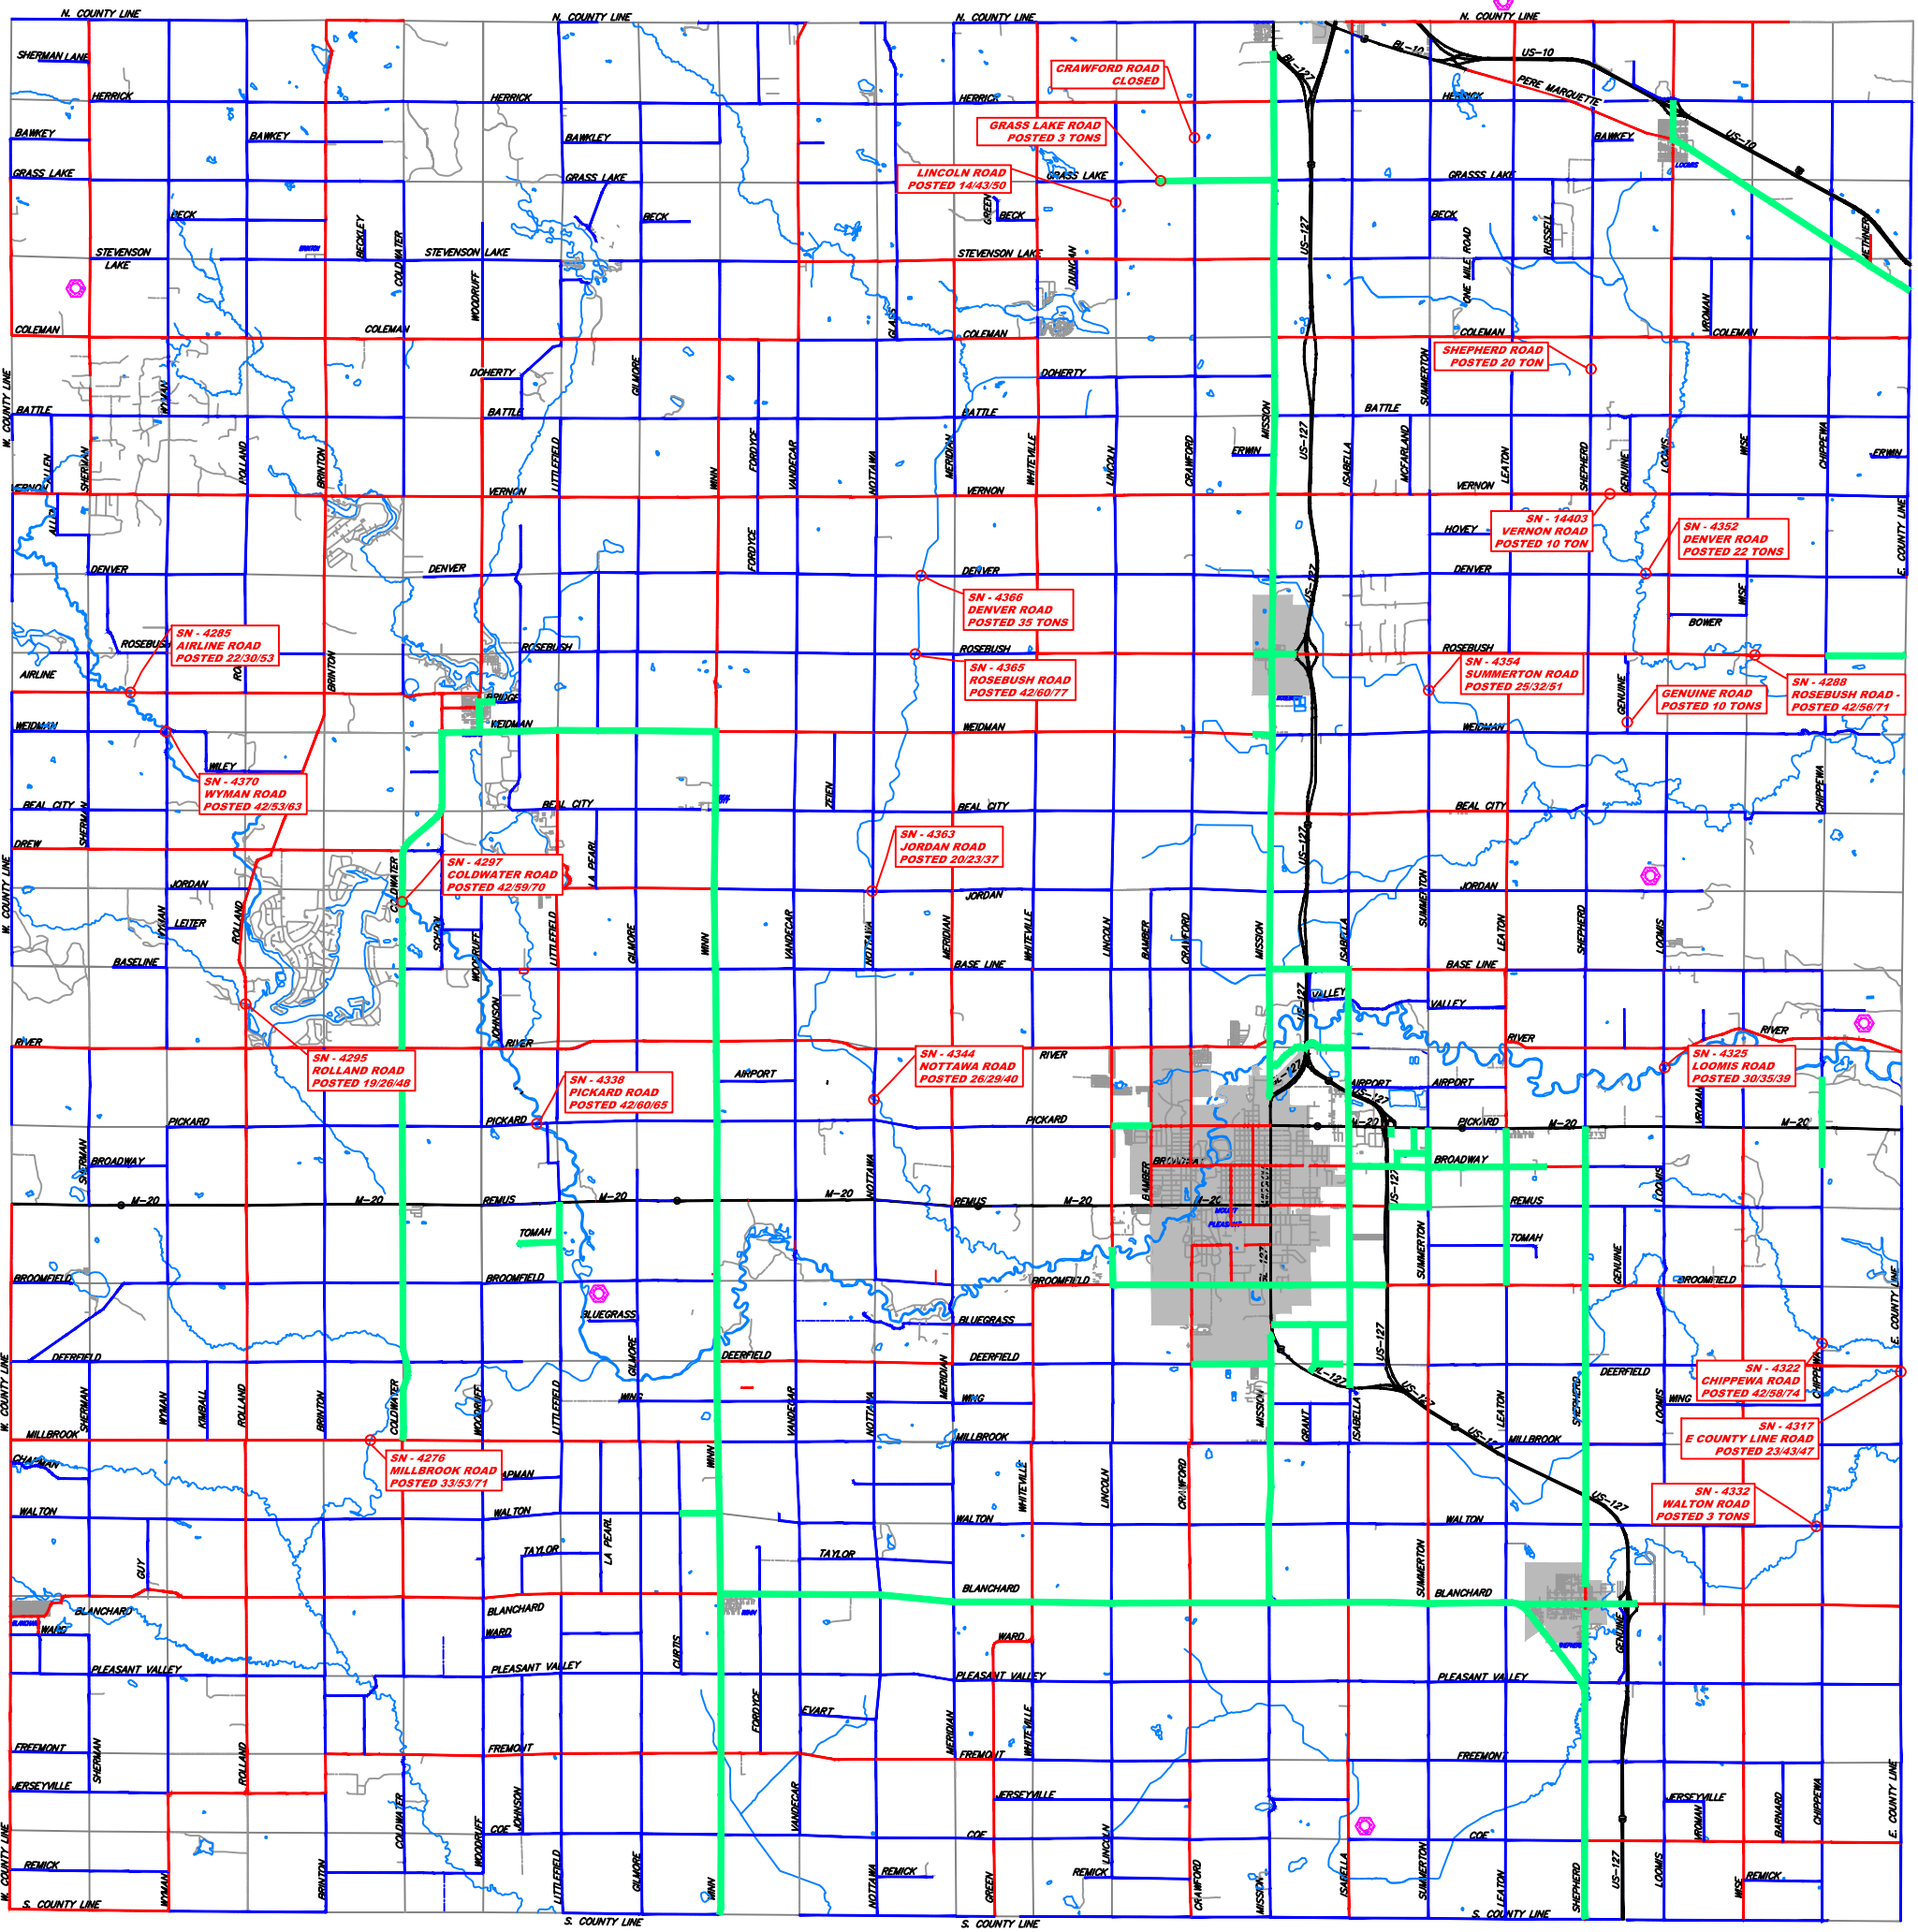

2023 Isabella County All-Season Road Network with Weight Restricted Bridges

█ ALL SEASON
 █ STATE HIGHWAY
 █ COUNTY PRIMARY ROADS
 █ COUNTY LOCAL ROADS

⊗ ACTIVE SAND / GRAVEL PIT

NOTE: COUNTY ROADS NOT DESIGNATED AS ALL SEASON AS SHOWN ON MAP ABOVE ARE SUBJECT TO SEASONAL WEIGHT RESTRICTIONS.

REVISION DATE: 02/22/2023