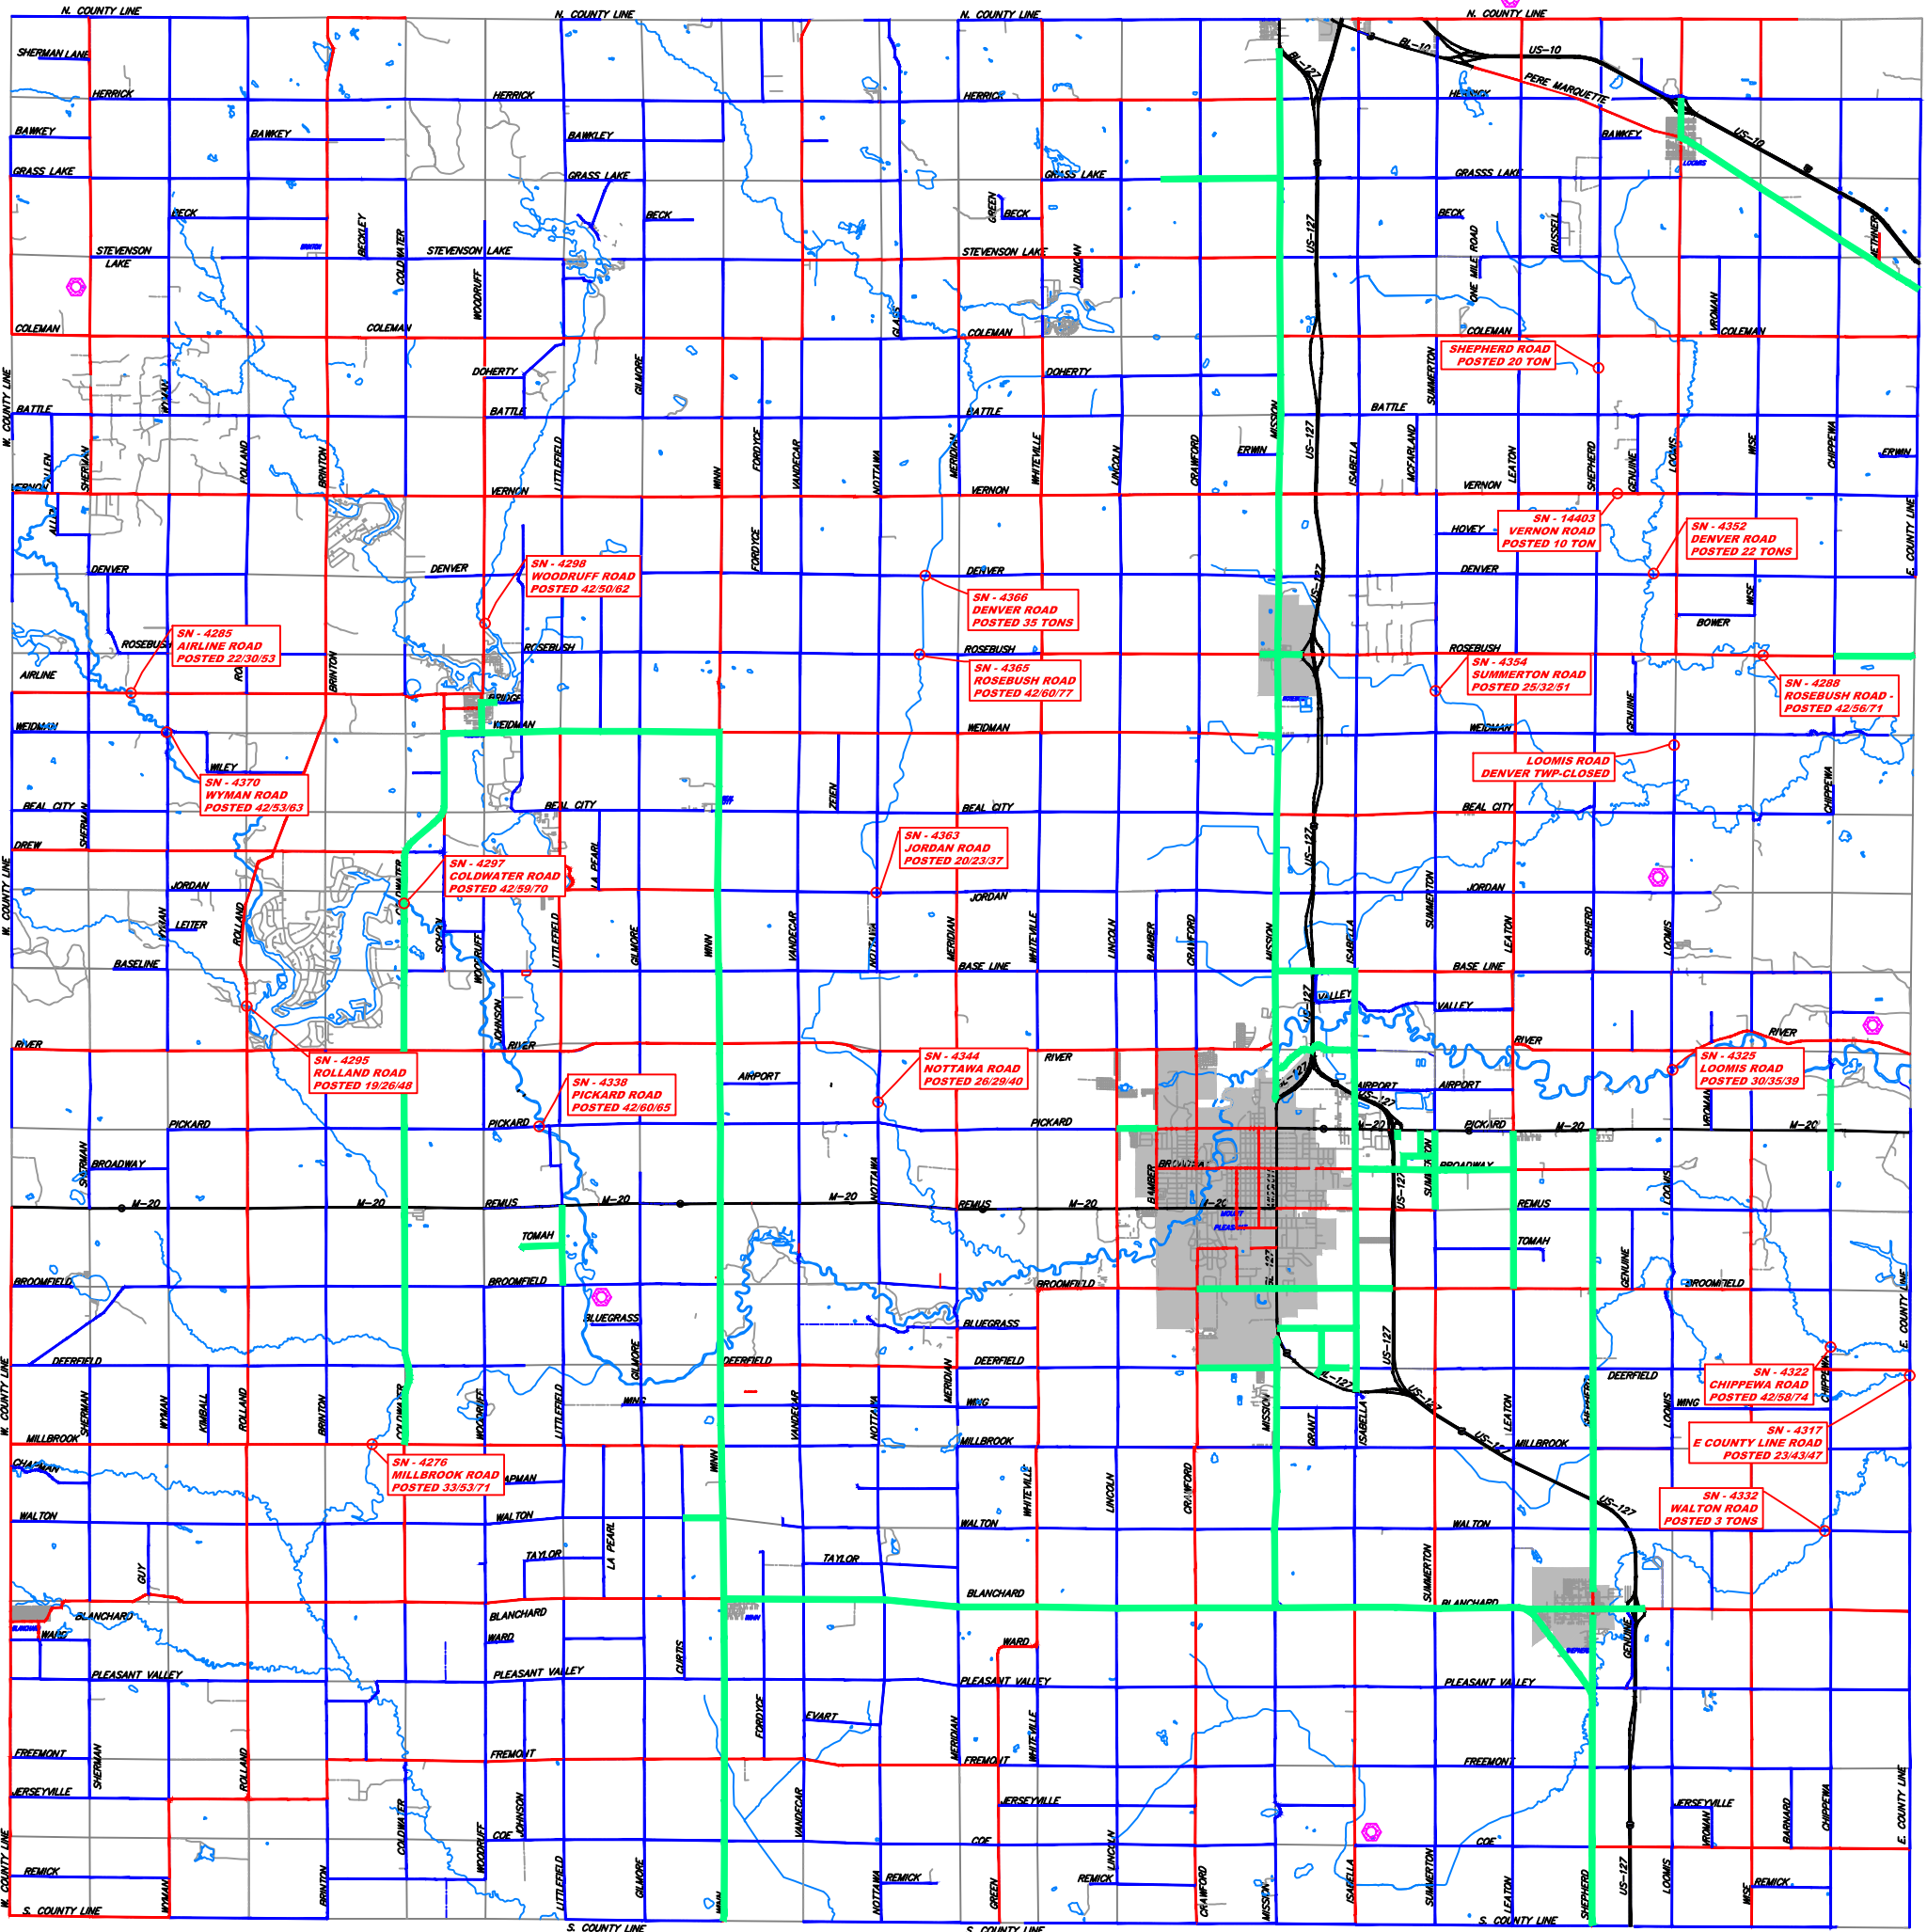

# 2021 Isabella County All-Season Road Network with Weight Restricted Bridges

█ ALL SEASON     
 █ STATE HIGHWAY     
 █ COUNTY PRIMARY ROADS     
 █ COUNTY LOCAL ROADS  
⊗ ACTIVE SAND / GRAVEL PIT

NOTE: COUNTY ROADS NOT DESIGNATED AS ALL SEASON AS SHOWN ON MAP ABOVE ARE SUBJECT TO SEASONAL WEIGHT RESTRICTIONS.